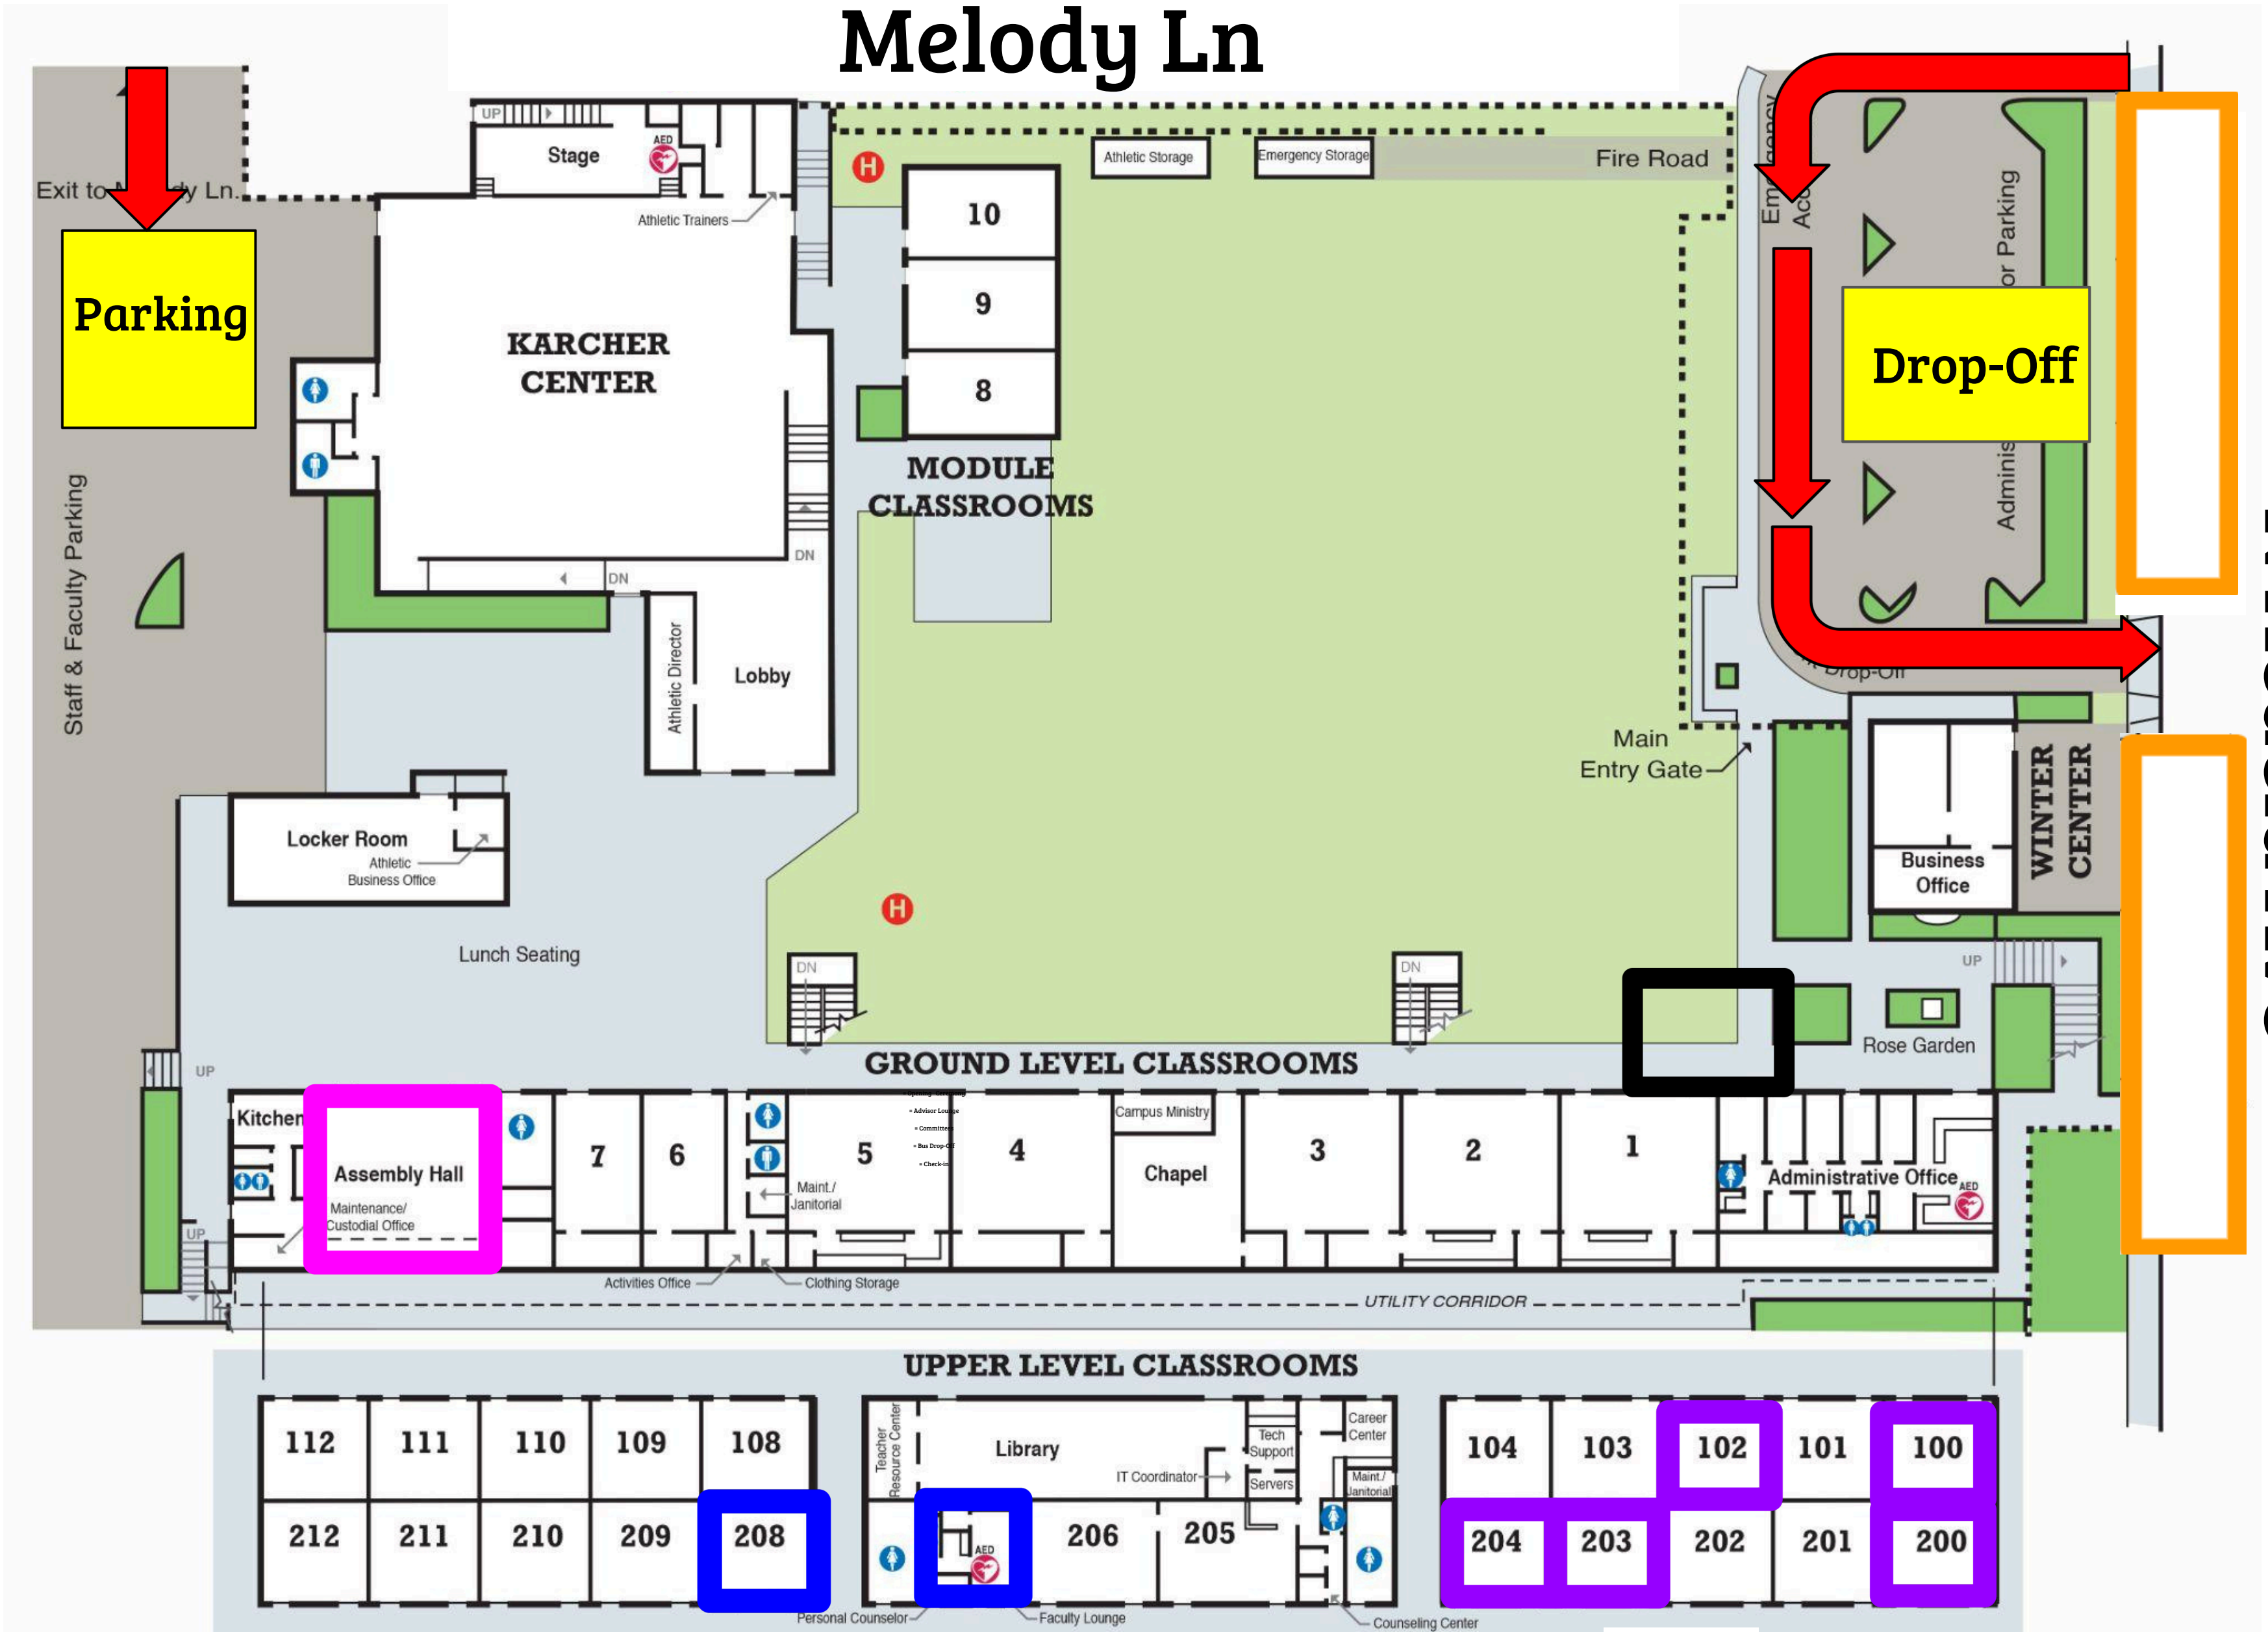

Melody Ln

Fullerton Creek Dr

N Accacia Ave

- = Opening Ceremony
- = Committees
- = Advisor/Student Advisor Lounges
- = Check-in
- = Bus Drop-Off Options

 = Bus Drop-Off

BUSES MAY NOT PULL INTO THE DROP-OFF DRIVEWAY.